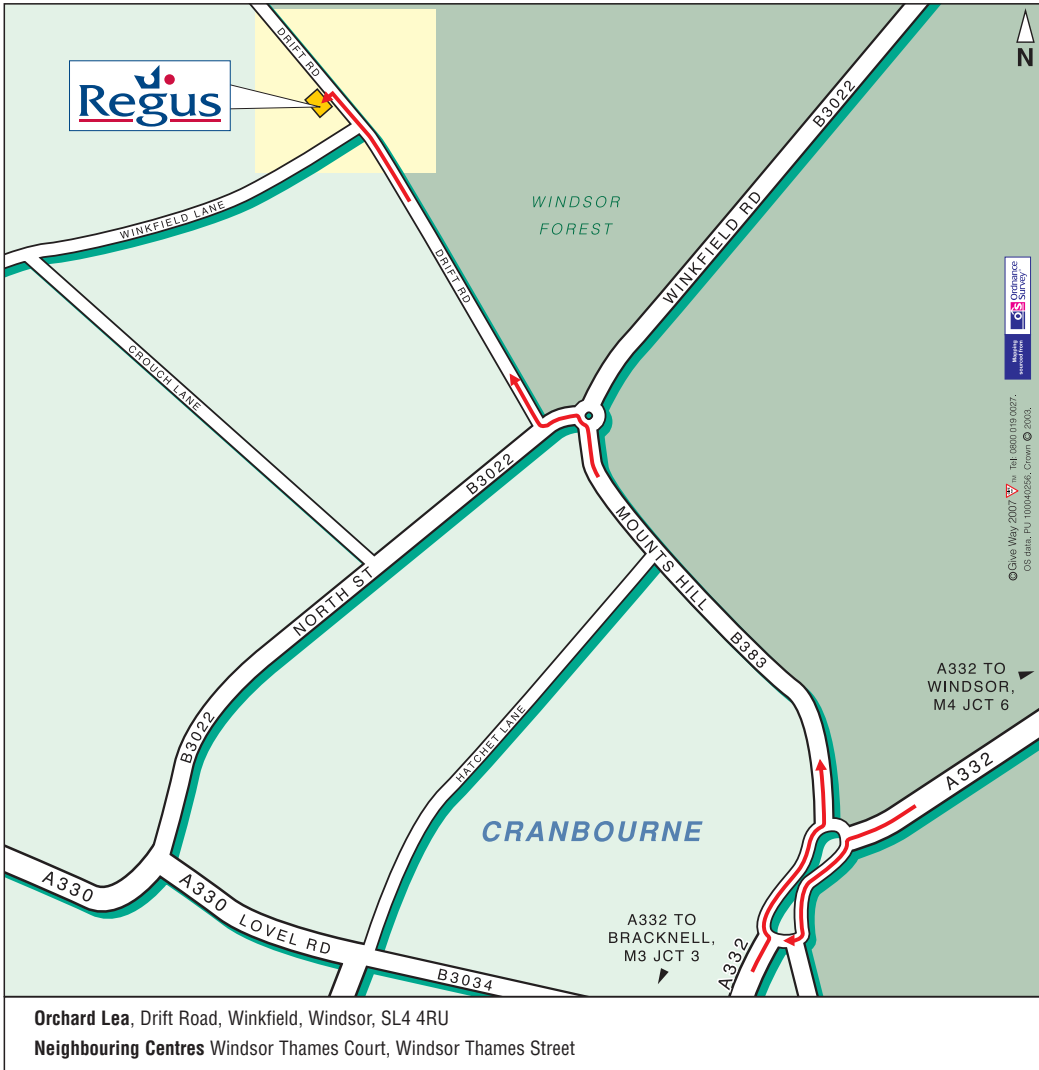

How to find us

How To Book:

-  **0870 880 8484**
-  **0845 3010 500**
-  **www.regus.co.uk**
-  **info@regus.com**

Agents details

How to get there by road

- M4 Westbound**
- From junction 8/9 follow signs for Maidenhead Central & Windsor on the A308 (M)
 - Follow the dual carriage way until you reach a large roundabout and take the 4th exit towards Ascot and Bracknell – The A330 (Ascot Road)
 - Follow the main road through Holyport, Touchen End, and Hawthorn Hill – following all signs towards Ascot
 - You will pass a small petrol station and come to a large mini roundabout next to a golf range – turn left into Drift Road
 - Follow Drift Road for approximately 4.5 miles. On the flat, after a sharp bend look out for Orchard Lea on the right hand side
- M4 Eastbound**
- From Junction 6 of the M4 take the 3rd exit off the roundabout onto the A355 (Windsor and Eton Relief Road) until you reach a large roundabout with traffic lights
 - Take the 3rd exit and follow the signs to Legoland, which are in yellow (don't take the route that says alternative route to Legoland)
 - Go straight over the roundabout past Legoland which is on your right hand side, (ROAD NAME WHICH IS WINKFIELD ROAD)